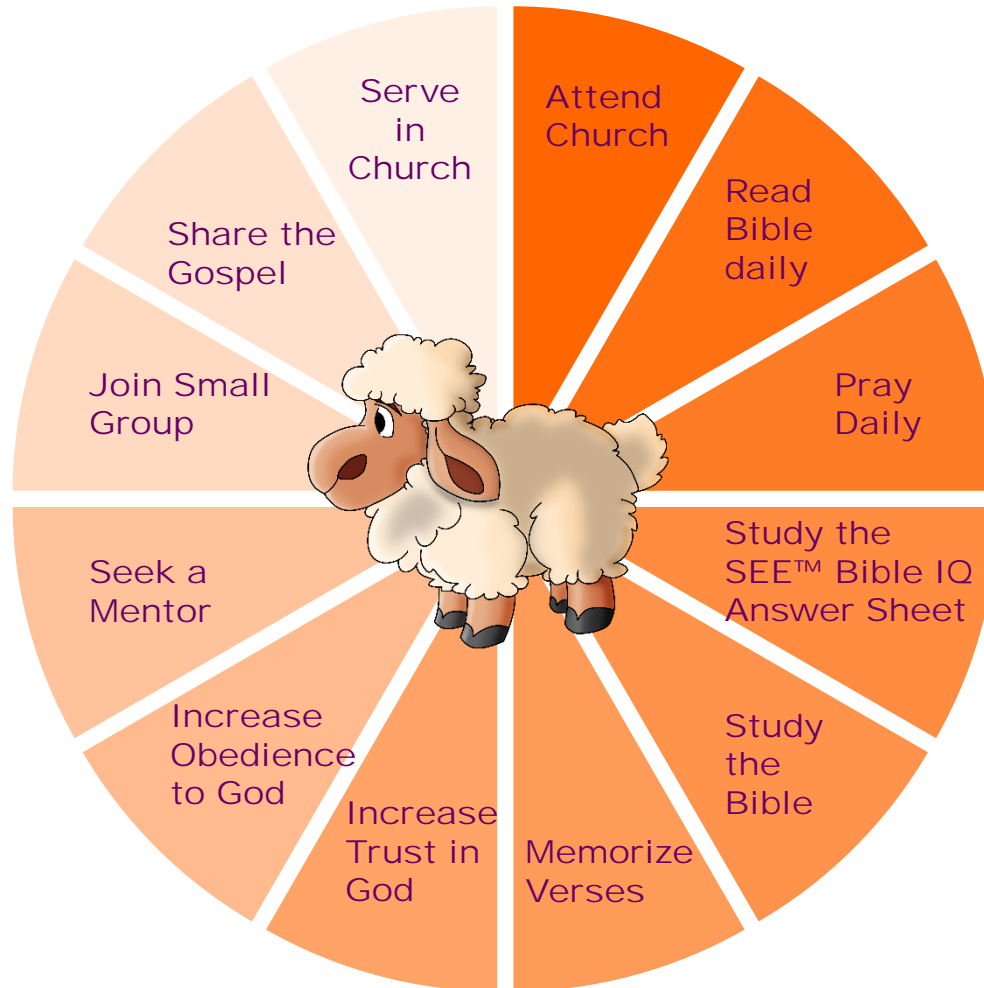

Spiritual Maturity Wheel

A Collection of Spiritual Growth Assessments.

NOTE: The first step for a person's spiritual walk is to place their full trust in Jesus as Lord & Savior. From that point forward, a person begins their lifelong journey to spiritual maturity. The above wheel includes various "spiritual actions" to help a person grow spiritually. This is not an exhaustive list.